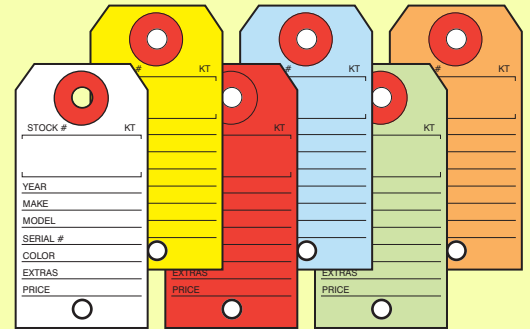

Paper Key Tags with Rings

Key Rings

	Description	Bag	Ctn	Price
P18310	⅝" Key Rings	250