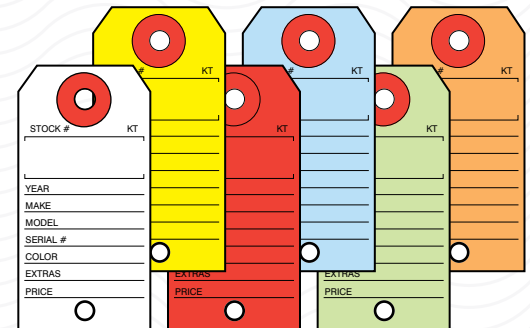

Auto I.D. Tags

Dimensions of 5 1/4" x 6 1/2". Red/Green duplex stock per illustration, printed in black. 1000 per box.

Item	Description
P55500	000-999
P55501	1000-1999
P55502	2000-2999
P55503	3000-3999
P55504	4000-4999
P55505	5000-5999
P55506	6000-6999
P55507	7000-7999
P55508	8000-8999
P55509	9000-9999

Auto I.D. Tags

Paper Key Tags with Rings

Dimensions of 1 3/8" x 2 3/4". Printed in black on listed stock colors. 1000 per box, along with 1000 key rings bagged in 250s.

Item	Description
P55520	White
P55521	Yellow
P55522	Red
P55523	Lt. Blue
P55524	Lt. Green
P55525	Orange